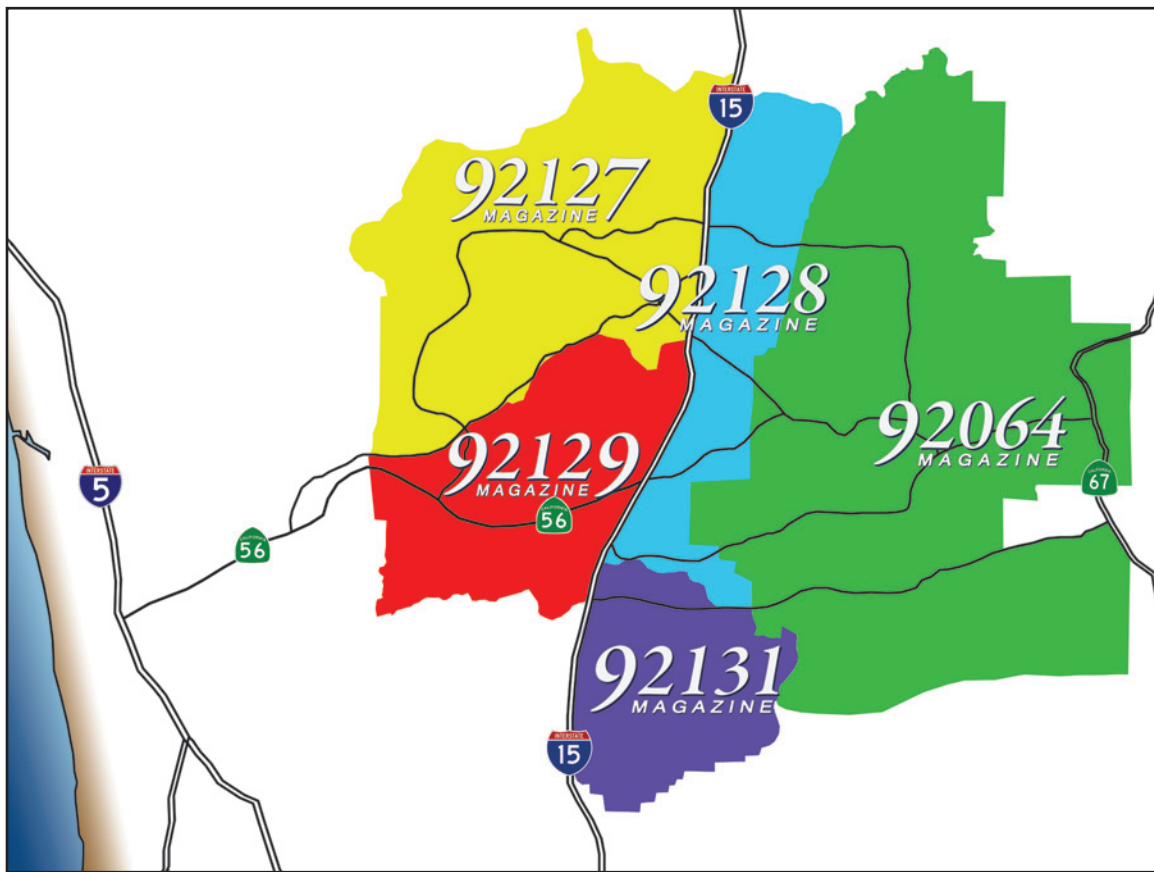

# Coverage Areas & Community Distribution

Map not to scale. Boundaries are for reference only.

Magazine	Communities*	Total Print	Direct Mailed	Frequency
92064	Poway	16,500	14,400+	6X per year
92127	4S Ranch, Del Sur, Santaluz, Rancho Bernardo West, Westwood, High Country West	15,500	13,400+	6X per year
92128	Rancho Bernardo East, Carmel Mountain, Sabre Springs	17,250	15,000+	6X per year
92129	Rancho Peñasquitos area	17,000	15,300+	6X per year
92131	Scripps Ranch area	15,000	12,800+	6X per year
<b>TOTAL</b>		<b>81,250</b>	<b>70,900+</b>	

\*Community boundaries are approximate. Some communities cross over zip code lines.